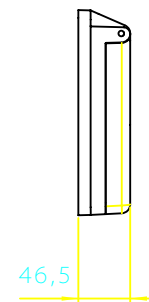

Diritti riservati

All rights reserved

dimensions in mm	TM 3418 R3	Scale
Date 16/09/11	TRIPLE MODULAR COVER X	TM5
Sign. ROTELLA		