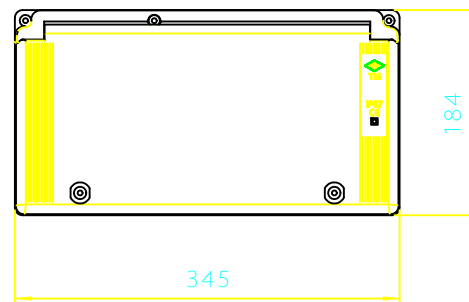

Diritti riservati

All rights reserved

dimensions in mm	TM 3418 R3	Scale
Date 16/09/11	TRIPLE MODULAR COVER X	TM5
Sign. ROTELLA		